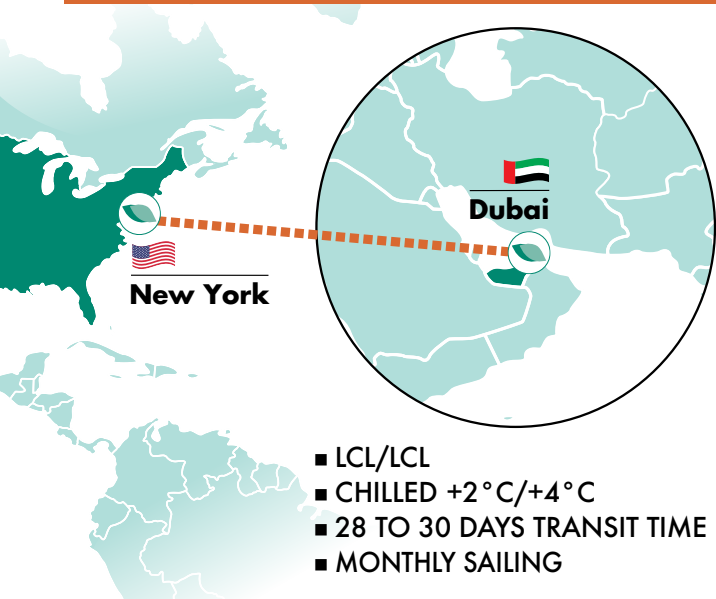

SEAFRIGO GROUP

Seafrigo Group, Worldwide Refrigerated Food Logistics Leader

New York / Dubai

CHILLED CONSOLIDATION SERVICE

- LCL/LCL
- CHILLED +2°C/+4°C
- 28 TO 30 DAYS TRANSIT TIME
- MONTHLY SAILING

Contacts: